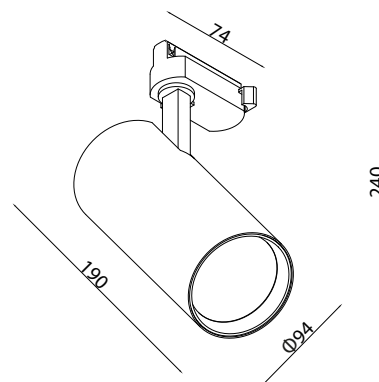

TECHNICAL DATA

TYPE

Professional LED for Interior Lighting.

MATERIAL

Die-cast aluminum .

PRO	CRI ≥ 90	
IP20		36°
220-240V 50/60Hz		30,000h

Model:	Gemini
Format:	Round
Location:	Interior
Wattage:	40W
Materials:	Aluminum
Led Color:	3000K / 4000K / 6500K
Product Dimension:	Ø94*190mm
IP Code:	20
Fixation:	Track
CRI :	90
Lumen Output:	3440LM
Frequency:	50/60 Hz
Beam Angle:	36°

DIMENSION DRAW

INDOOR